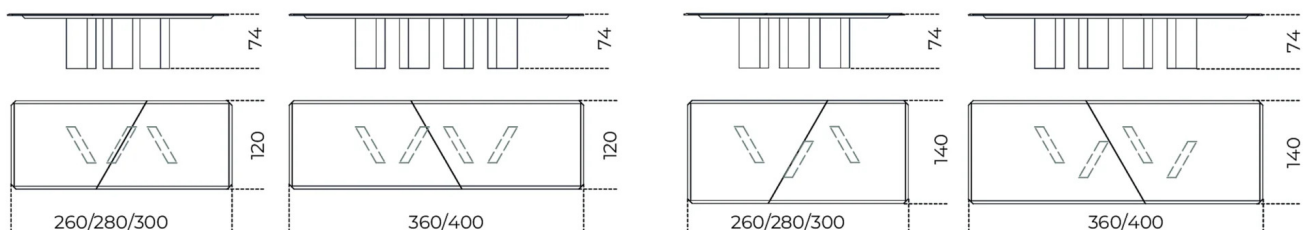

Platinum Class

Oscar e Gabriele Buratti
2026

Table with 20mm modular marble top with large bevel of 40mm on all the top edges. Wooden bases covered with 20mm marble.
Available marbles: satin Dover White satin, honed mat Bianco Carrara Gioia, honed mat Breccia Sarda, satin Arabescato Orobico Rosso, honed mat Nero Marquinia.
Junction detail between tops in painted metal, matched to the selected marble. The combination is defined by Gallotti&Radice in coordination with the chosen marble.

Cm (L x P x H)

260 x 120 x 74
260 x 140 x 74
280 x 120 x 74
280 x 140 x 74
300 x 120 x 74
300 x 140 x 74
360 x 120 x 74
360 x 140 x 74
400 x 120 x 74
400 x 140 x 74

Inches (L x P x H)

102½ x 47¼ x 29¼
102½ x 55¼ x 29¼
110¼ x 47¼ x 29¼
110¼ x 55¼ x 29¼
118¼ x 47¼ x 29¼
118¼ x 55¼ x 29¼
141¾ x 47¼ x 29¼
141¾ x 55¼ x 29¼
157½ x 47¼ x 29¼
157½ x 55¼ x 29¼